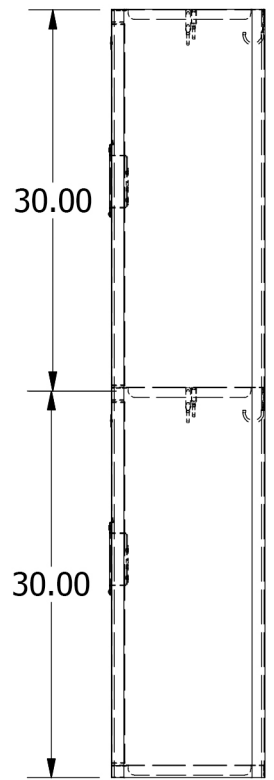

60" HIGH 2 TIER
JORGENSEN SIGNATURE PLUS LOCKER

Allow $\frac{1}{16}$ " growth per frame

Jorgenson Lockers
1239 South 700 West
Salt Lake City, UT 84104
101 Johnston Circle
Palmetto, GA 30268

Jorgenson Lockers
A div. of Jorgenson Industrial Companies
STRONG on Customer Service 877-952-0151