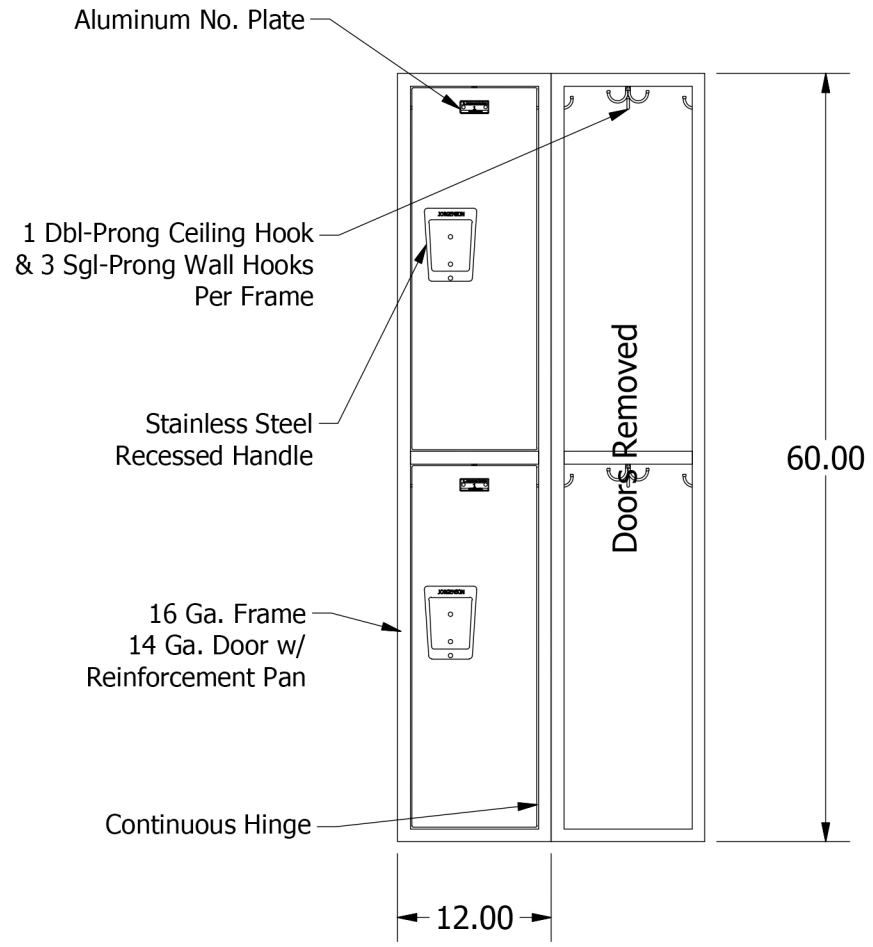

60" HIGH 2 TIER
JORGENSEN SIGNATURE PLUS LOCKER

Allow $\frac{1}{16}$ " growth per frame

Jorgenson Lockers
1239 South 700 West
Salt Lake City, UT 84104
101 Johnston Circle
Palmetto, GA 30268

Jorgenson Lockers
A div. of Jorgenson Industrial Companies
STRONG on Customer Service 877-952-0151